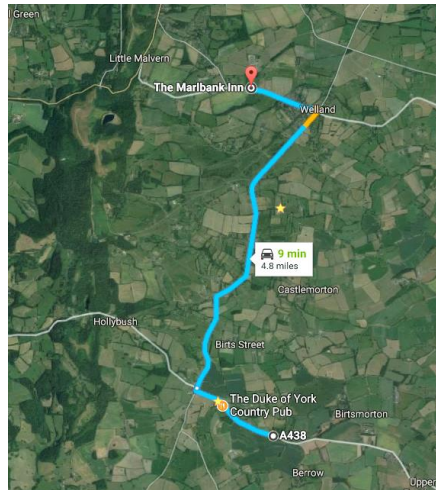

Local camping sites to Ryemeadows Track WR13 6AS

Name & Address	Contact Details	Prices	Distance to Track
Blackmore Camping & Caravanning Club No2 Hanley Swan, Worcs WR8 0EE (One of the Camping and Caravanning Club sites)	01684 310280	Night £6.71-£11.45 (family deals and age concessions)	6.8 miles
Marlbrook Farm Castlemorton Common Welland, Worcs WR13 6LE http://www.marlbrookfarm.com/	Adults Only 01684 310369 Liz 07811801499 Ian 07771661348	No Tents Night £15.00 per night inclusive of everything (electric, awnings, dogs and visitors!).	3.4 miles
Marlbank Inn Marlbank Road, Welland, Worcs, WR13 6NA Email: themarbankinn@gmail.com Phone: 01684 310 603 https://www.themarbankinn.co.uk/accommodation	Please call us on 01684 310 603 or email themarbankinn@gmail.com for more information or to book a room. Accommodation and Camping facilities	Grass no electric: £10 per night Grass w/electric: £15 per night Hard standing w/electric: £20 per night <i>This is based on two people per pitch. Extra people are £3 per person, per night.</i>	4.8 Miles
The Hunters Inn Buckbury Village Tewkesbury GL20 6AR http://www.huntersinn.co.uk/caravan-site	thehuntersinn2007@gmail.com 01684 833388 07815081513	Night £15.00	5.1 Miles
Mayall Farm, Watery Lane, Upper Welland Malvern, Worcs WR14 4JX (no website)	01684 57391	Night £10 - £13.00	5.3 miles
The Turbles Druggers End, Castlemorton, Nr Malvern, Worcestershire, WR13 6JD	01684 833234 07963 414613 enquiries@turbles.co.uk http://www.turbles.co.uk/	£15 per night (based on 2 adults sharing, including 16 amp electric). Adults only, no children	3.1 miles
Ryemeadows PWRC WR13 6AT	Please book via WCRA Championship Entry Form	£5 <u>Saturday Night Only</u>	

Blackmore Camping and Caravanning Club Site

Marlbrook Farm

The Marbank Inn

The Hunters Inn

B4211, Longdon, Tewkesbury GL20 6AR

Mayall Farm

The Turbles