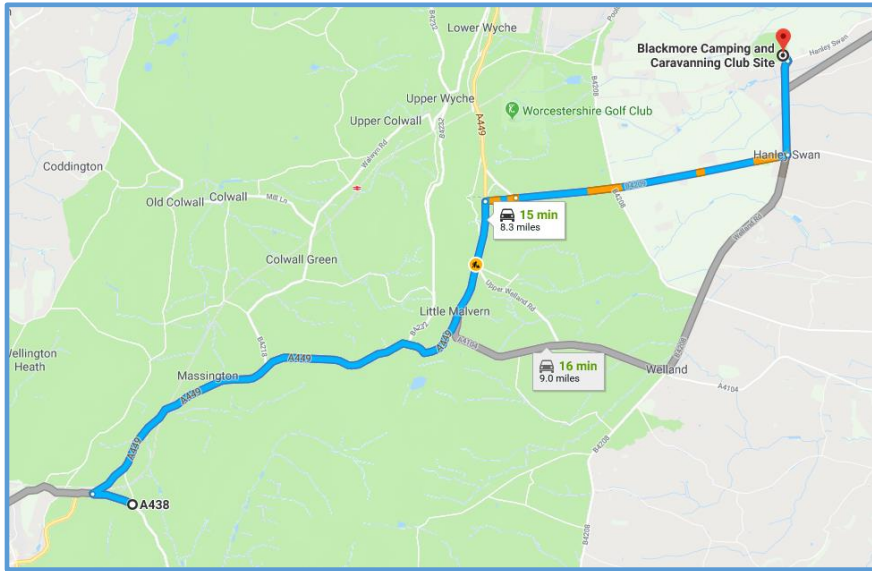

Local camping sites to Ryemeadows Track WR13 6AS

Name & Address	Contact Details	Prices	Distance to Track
Blackmore Camping & Caravanning Club No2 Hanley Swan, Worcs WR8 0EE (One of the Camping and Caravanning Club sites)	01684 310280	Night £6.71-£11.45 (family deals and age concessions)	6.8 miles
Marlbrook Farm Castlemorton Common Welland, Worcs WR13 6LE http://www.marlbrookfarm.com/	Adults Only 01684 310369 Liz 07811801499 Ian 07771661348	No Tents Night £15.00 per night inclusive of everything (electric, awnings, dogs and visitors!).	3.4 miles
Marlbank Inn Marlbank Road, Welland, Worcs, WR13 6NA Email: themarbankinn@gmail.com Phone: 01684 310 603 https://www.themarbankinn.co.uk/accommodation	Please call us on 01684 310 603 or email themarbankinn@gmail.com for more information or to book a room. Accommodation and Camping facilities	Grass no electric: £10 per night Grass w/electric: £15 per night Hard standing w/electric: £20 per night <i>This is based on two people per pitch. Extra people are £3 per person, per night.</i>	4.8 Miles
The Hunters Inn Buckbury Village Tewkesbury GL20 6AR http://www.huntersinn.co.uk/caravan-site	thehuntersinn2007@gmail.com 01684 833388 07815081513	Night £15.00	5.1 Miles
Mayall Farm, Watery Lane, Upper Welland Malvern, Worcs WR14 4JX (no website)	01684 57391	Night £10 - £13.00	5.3 miles
The Turbles Druggers End, Castlemorton, Nr Malvern, Worcestershire, WR13 6JD	01684 833234 07963 414613 enquiries@turbles.co.uk http://www.turbles.co.uk/	£15 per night (based on 2 adults sharing, including 16 amp electric). Adults only, no children	3.1 miles
Ryemeadows PWRC WR13 6AT	Please book via WCRA Championship Entry Form	£5 <u>Saturday Night Only</u>	

Blackmore Camping and Caravanning Club Site

Marlbrook Farm

The Marbank Inn

The Hunters Inn

B4211, Longdon, Tewkesbury GL20 6AR

Mayall Farm

The Turbles