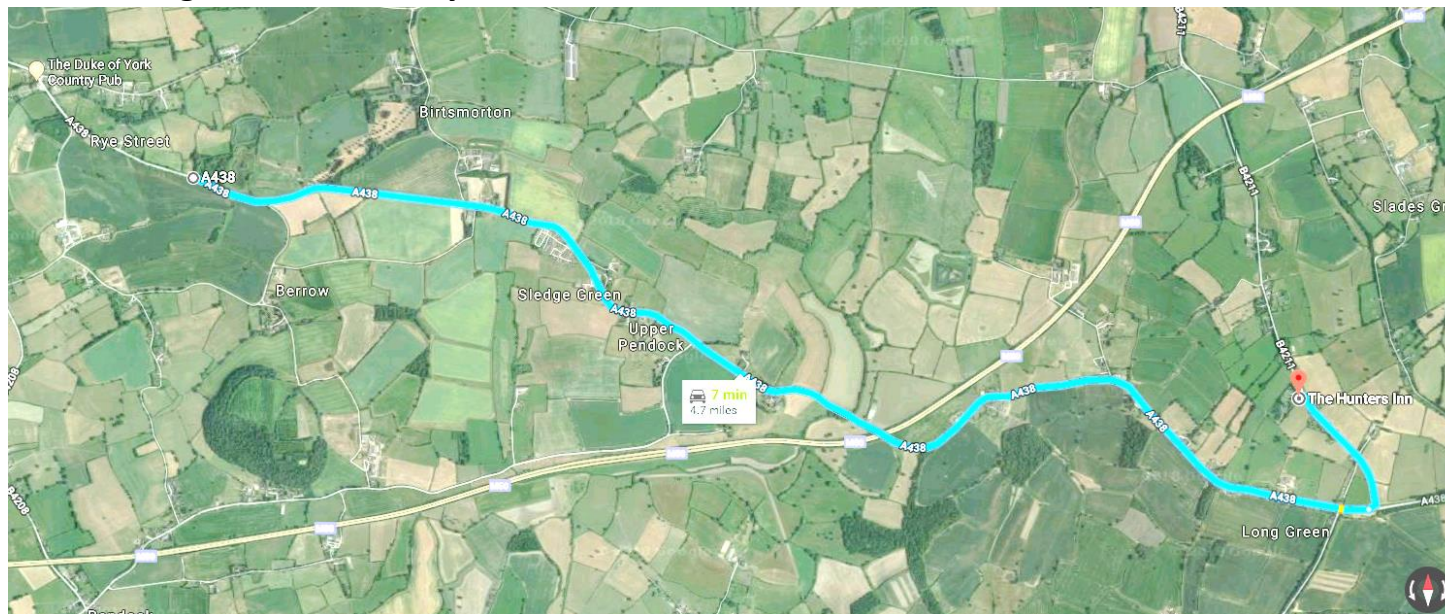

Local camping sites to Ryemeadows Track WR13 6AS

Name & Address	Contact Details	Prices	Distance to Track
Blackmore Camping & Caravanning Club No2 Hanley Swan, Worcs WR8 0EE (One of the Camping and Caravanning Club sites)	01684 310280	Night £6.71-£11.45 (family deals and age concessions)	6.8 miles
Marlbrook Farm Castlemorton Common Welland, Worcs WR13 6LE http://www.marlbrookfarm.com/	Adults Only 01684 310369 Liz 07811801499 Ian 07771661348	No Tents Night £15.00 per night inclusive of everything (electric, awnings, dogs and visitors!).	3.4 miles
Marlbank Inn Marlbank Road, Welland, Worcs, WR13 6NA Email: themarbankinn@gmail.com Phone: 01684 310 603 https://www.themarbankinn.co.uk/accommodation	Please call us on 01684 310 603 or email themarbankinn@gmail.com for more information or to book a room. Accommodation and Camping facilities	Grass no electric: £10 per night Grass w/electric: £15 per night Hard standing w/electric: £20 per night <i>This is based on two people per pitch. Extra people are £3 per person, per night.</i>	4.8 Miles
The Hunters Inn Buckbury Village Tewkesbury GL20 6AR http://www.huntersinn.co.uk/caravan-site	thehuntersinn2007@gmail.com 01684 833388 07815081513	Night £15.00	5.1 Miles
Mayall Farm, Watery Lane, Upper Welland Malvern, Worcs WR14 4JX (no website)	01684 57391	Night £10 - £13.00	5.3 miles
The Turbles Druggers End, Castlemorton, Nr Malvern, Worcestershire, WR13 6JD	01684 833234 07963 414613 enquiries@turbles.co.uk http://www.turbles.co.uk/	£15 per night (based on 2 adults sharing, including 16 amp electric). Adults only, no children	3.1 miles
Ryemeadows PWRC WR13 6AT	Please book via WCRA Championship Entry Form	£5 <u>Saturday Night Only</u>	

Blackmore Camping and Caravanning Club Site

Marlbrook Farm

The Marbank Inn

The Hunters Inn

B4211, Longdon, Tewkesbury GL20 6AR

Mayall Farm

The Turbles